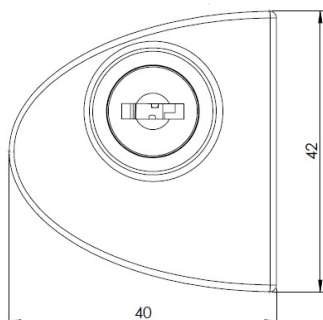

## Description:

Glass Door Lock "Badge", F/Double Doors, Alu, MIC#J11 W/Master Key & Interchangeable System #11, W/ 2 SISO Oval, Metal Keys, 400 KD, W/2 Black ABS Plastic Screws W/PVC Tip,, 1 Alu Flat Oval Metal Striking Pl., F/Glass Thickness 4-5mm

## Item number:

14.09.546-0

Units	Box	Carton	HS Code	Barcode
Pcs.	12	240	8301300000	 5704866049160