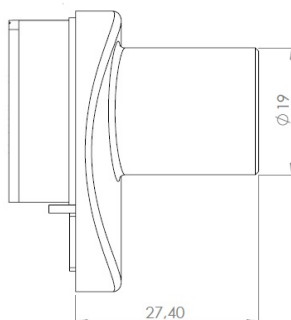

PRODUCT SHEET

Description:

Glass Door Lock "Badge", F/Double Doors, Alu, MIC#J11 W/Master Key & Interchangeable System #11, W/ 2 SISO Oval, Metal Keys, 400 KD, W/2 Black ABS Plastic Screws W/PVC Tip,, 1 Alu Flat Oval Metal Striking Pl., F/Glass Thickness 4-5mm

Item number:

14.09.546-0

Units	Box	Carton	HS Code	Barcode
Pcs.	12	240	8301300000	 5704866049160

SISO A/S

Mileparken 11
DK-2740 Skovlunde
Denmark
VAT: DK 24786013

Phone +45 45 830 900

www.siso.dk
siso@siso.dk

Danske Bank
Nytorv Branch
Copenhagen
SWIFT: DABADKKK

Account no.
4180 3112 112936
IBAN Account
DK7230003112112936